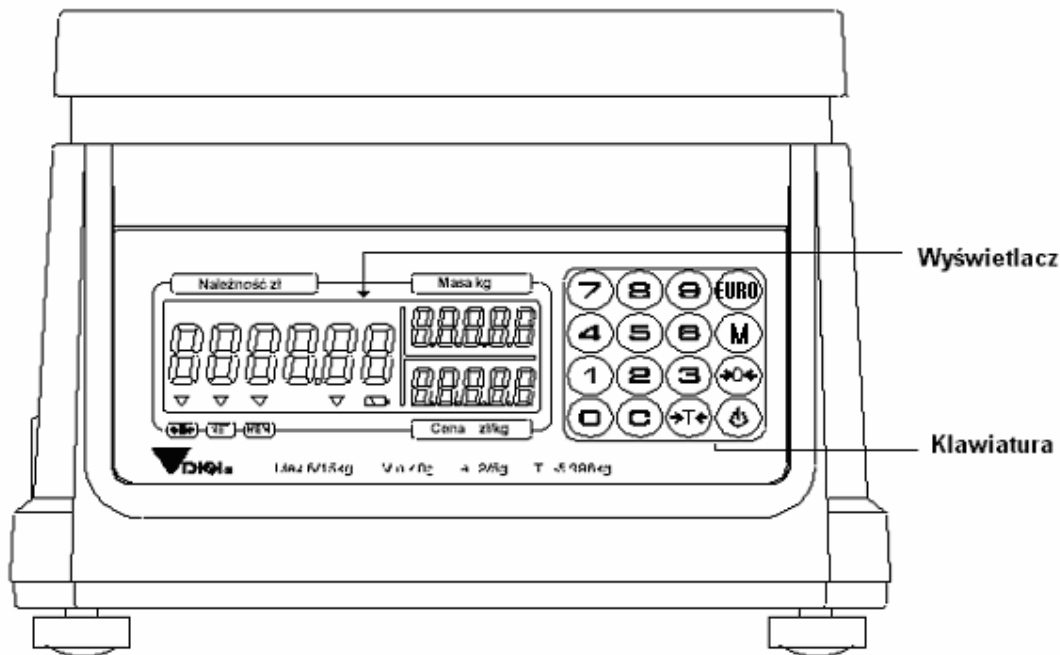

## WYŚWIETLACZ & KLAWIATURA

This is a “Table of Contents preview” for quality assurance

The full manual can be purchased from our store:

[https://the-checkout-tech.com/manuals/Digi/DS-682 quick guide POLISH manual.html](https://the-checkout-tech.com/manuals/Digi/DS-682%20quick%20guide%20POLISH%20manual.html)