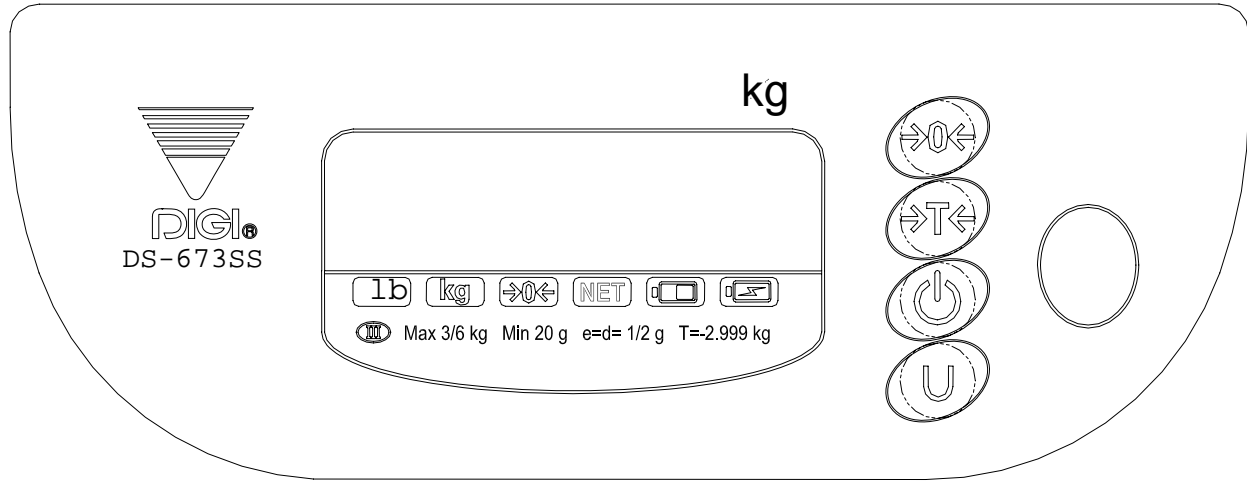

## 1. Display and Indicators

### 1.1. Display Specifications

- \* Weight Display : 6 digits.
- \* Special Display : 6 digits.
- \* Decimal point : Selectable by SPEC.

This is a “Table of Contents preview” for quality assurance

The full manual can be purchased from our store: