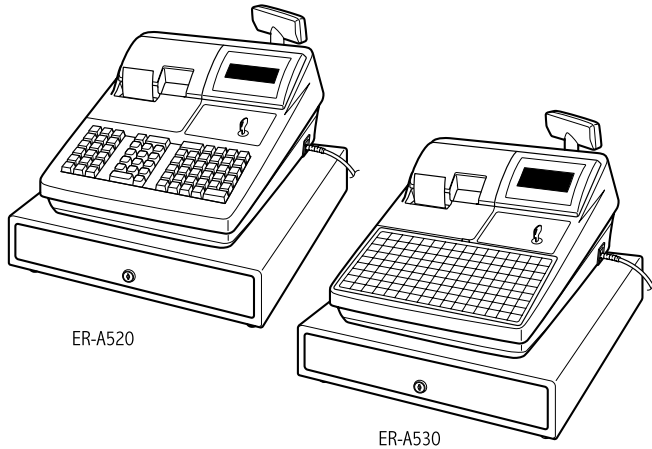

SHARP PARTS GUIDE

CODE : 00ZERA520UPGE

ER-A520 MODEL ER-A530

PRINTER : PR-58HM

(U/A version)

CONTENTS

- 1 Top cabinet etc.(ER-A520)
 - 2 Top cabinet etc.(ER-A530)
 - 3 Bottom cabinet etc.
 - 4 Drawer box unit(SK-423 type)
 - 5 Packing material & Accessories
 - 6 Main PWB unit
 - 7 Key I/F PWB unit
 - 8 CN I/F PWB unit
 - 9 Pop up PWB unit
 - 10 Articles for consumption
 - 11 Service options & Service tools
- index

Parts marked with "△" are important for maintaining the safety of the set. be sure to replace these parts with specified ones for maintaining the safety and performance of the set.

This is a “Table of Contents preview” for quality assurance